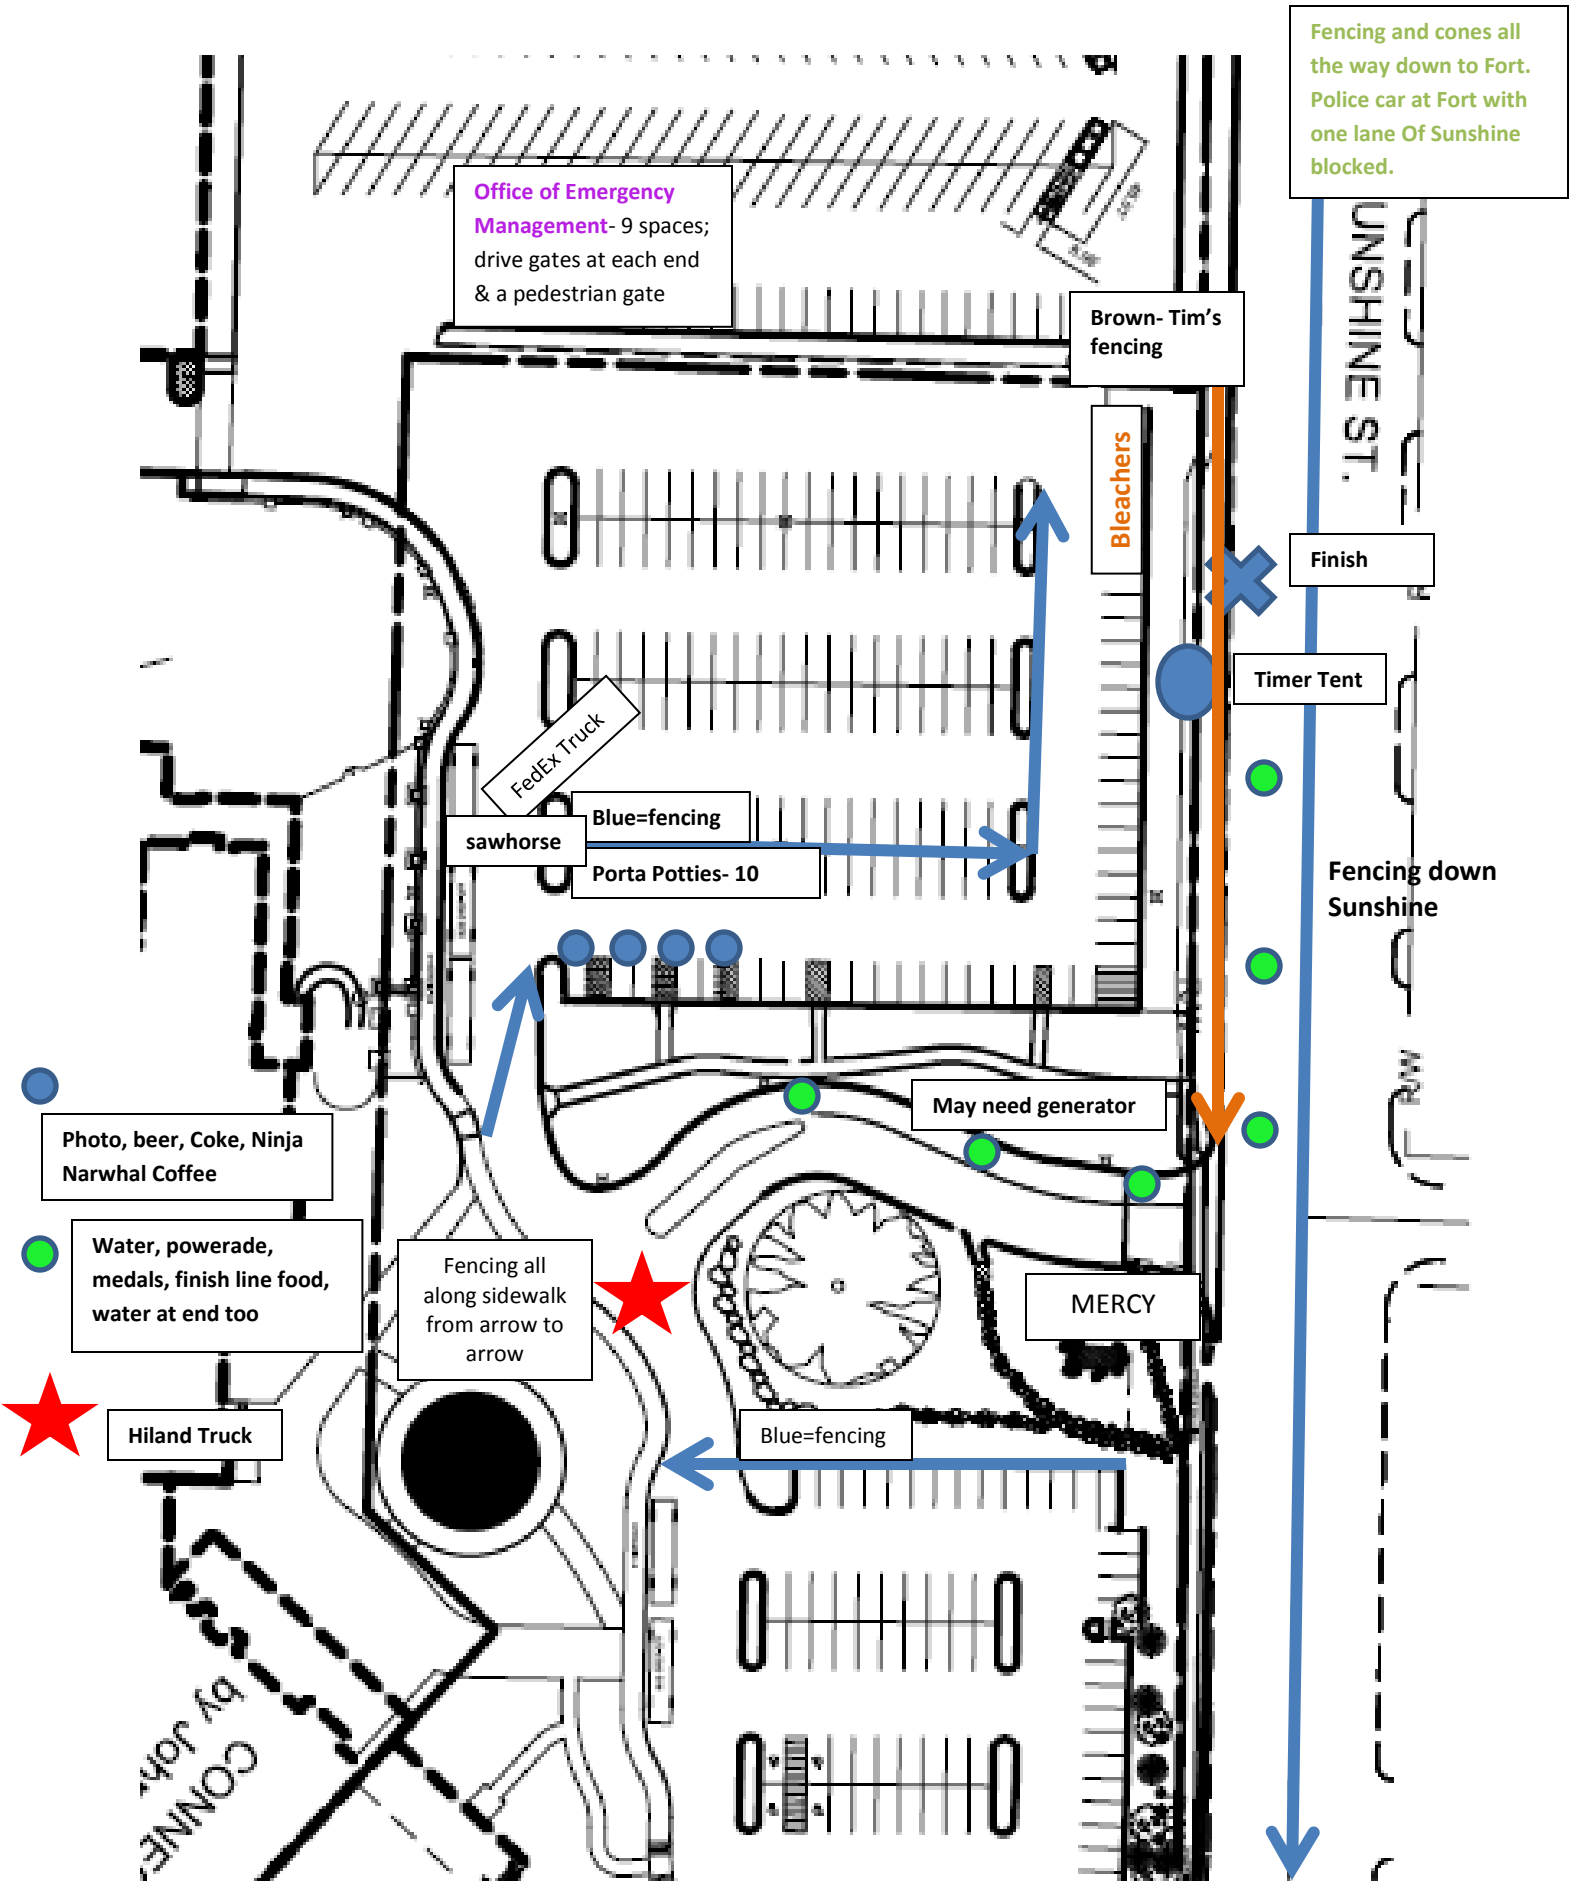

Marathon Weekend, 2016 Finish Line Area

Fencing and cones all the way down to Fort. Police car at Fort with one lane of Sunshine blocked.

Office of Emergency Management- 9 spaces; drive gates at each end & a pedestrian gate

Brown- Tim's fencing

Bleachers

Finish

Timer Tent

FedEx Truck

Blue=fencing

sawhorse

Porta Potties- 10

Fencing down Sunshine

May need generator

Photo, beer, Coke, Ninja Narwhal Coffee

Water, powerade, medals, finish line food, water at end too

Fencing all along sidewalk from arrow to arrow

MERCY

Hiland Truck

Blue=fencing

CONNER by JOHNSON